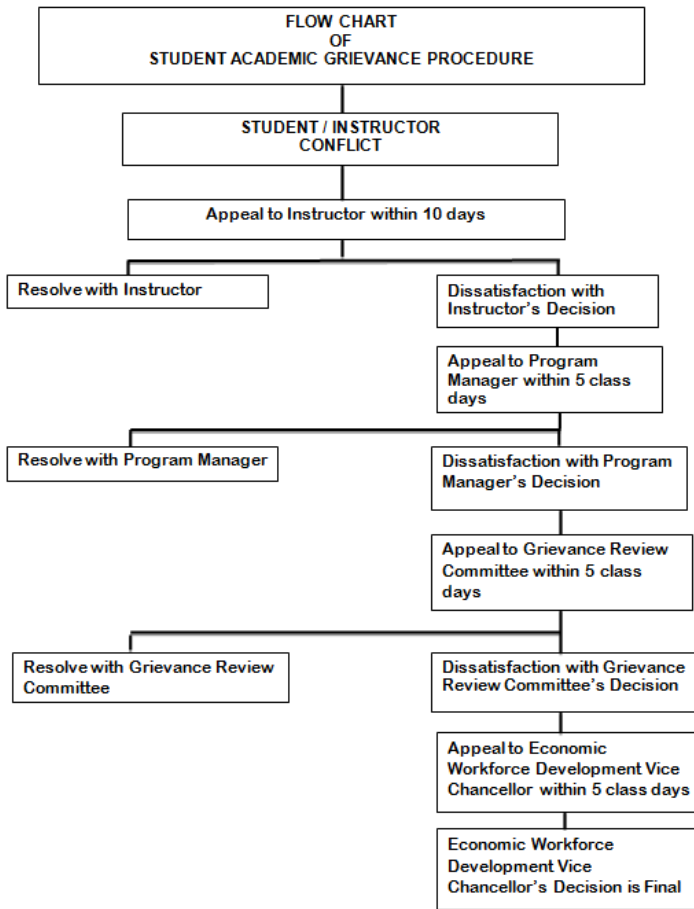

## Alamo Colleges Educator Preparation Program Complaint Process

Forms are available in the Alamo Colleges EPP Handbook, which can be accessed on our website at <http://www.alamo.edu/ewd/epp/>

For issues or complaints about this educator preparation program, go to [www.tea.state.tx.us](http://www.tea.state.tx.us), complaints (located at the bottom of the home page), or mail to Correspondence Management, Texas Education Agency, 1701 N. Congress, Austin, TX 78701.