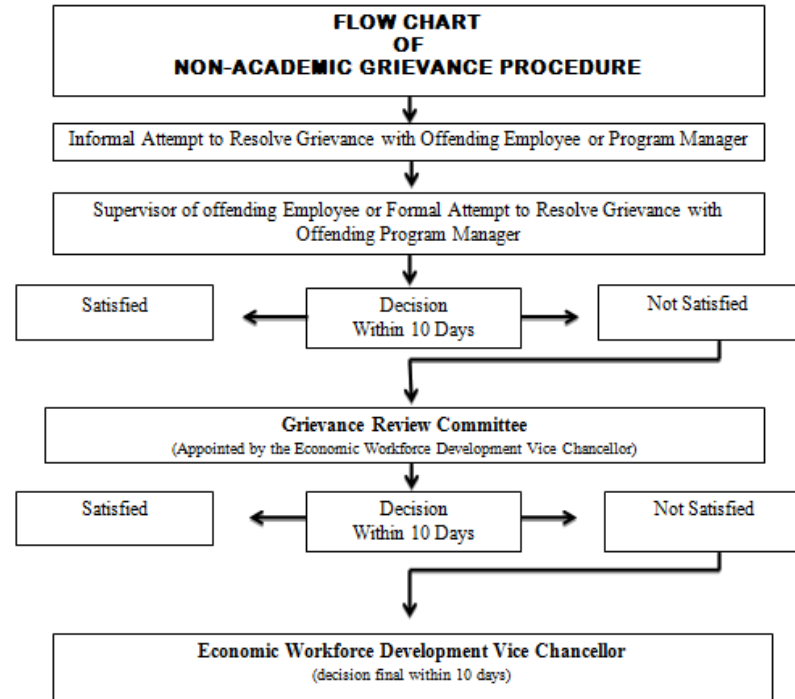

## Alamo Colleges Educator Preparation Program Complaint Process

Forms are available in the Alamo Colleges EPP Handbook, which can be accessed on our website at <http://www.alamo.edu/ewd/epp/>

For issues or complaints about this educator preparation program, go to [www.tea.state.tx.us](http://www.tea.state.tx.us), complaints (located at the bottom of the home page), or mail to Correspondence Management, Texas Education Agency, 1701 N. Congress, Austin, TX 78701.